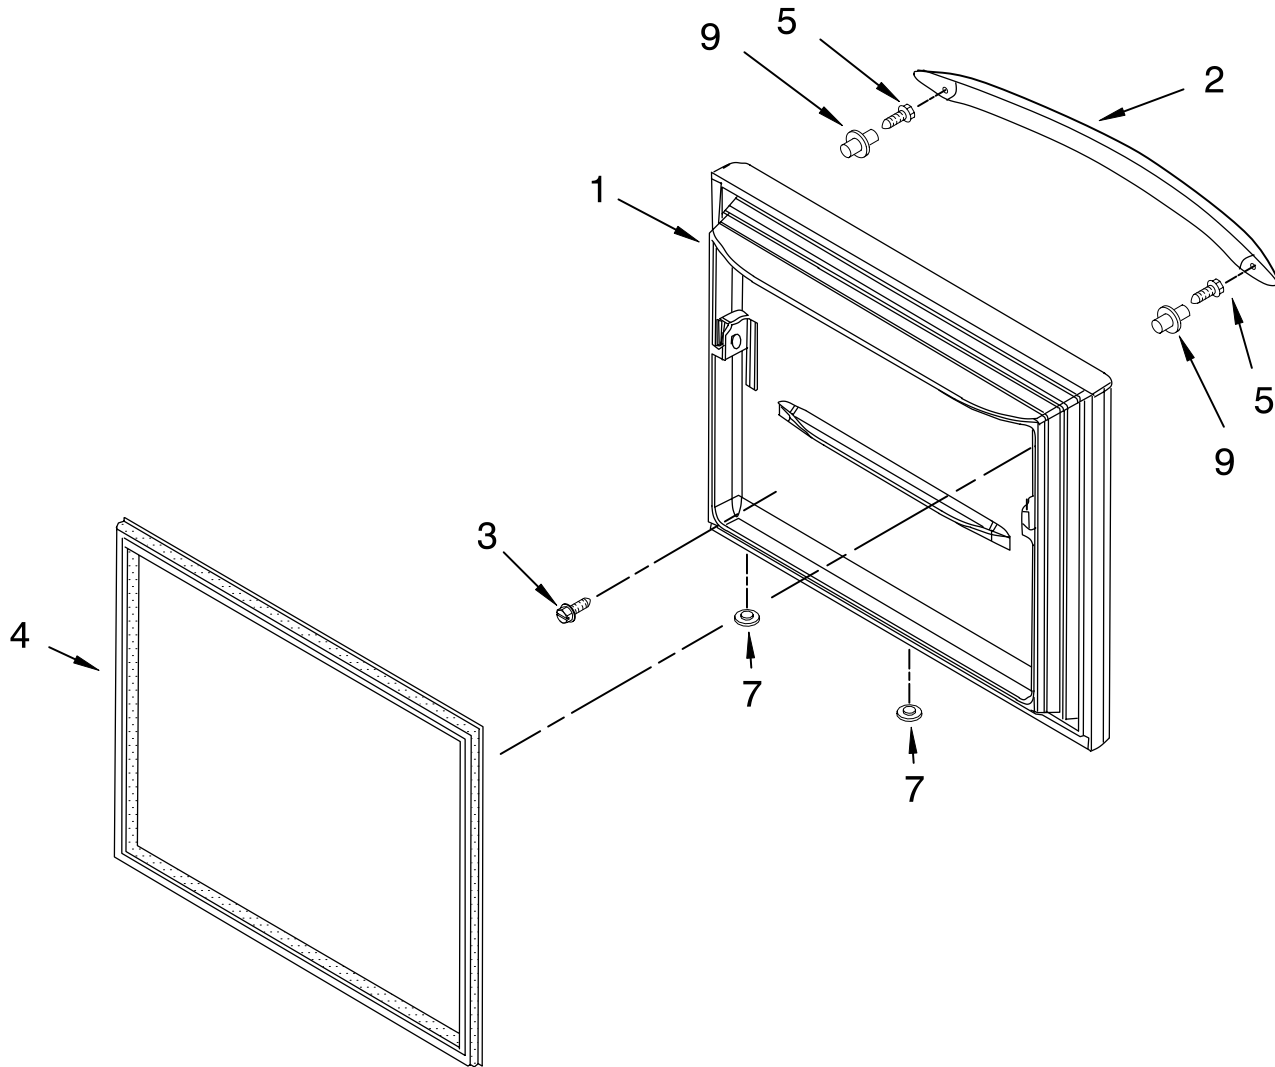

FREEZER DOOR PARTS

For Models: KBFS25ETWH00, KBFS25ETBL00, KBFS25ETSS00
(White)   (Black)   (Stainless Steel)

Illus. No.	Part No.	DESCRIPTION
1		Freezer Door (Includes Insulation)
	67004810	White
	67004808	Black
	W10136412	Stainless Steel

Illus. No.	Part No.	DESCRIPTION
2		Handle
	2319727W	White
	2319727B	Black
	2319727S	Stainless
3	67006408	Screw
4		Gasket, Door
	W10133249	White
	W10131754	Black

Illus. No.	Part No.	DESCRIPTION
5	67002935	Screw
7		Plug, Vent (2)
	10712401	White
	67004838	Black
9	67004790	Stud, Handle

FOR ORDERING INFORMATION REFER TO PARTS PRICE LIST